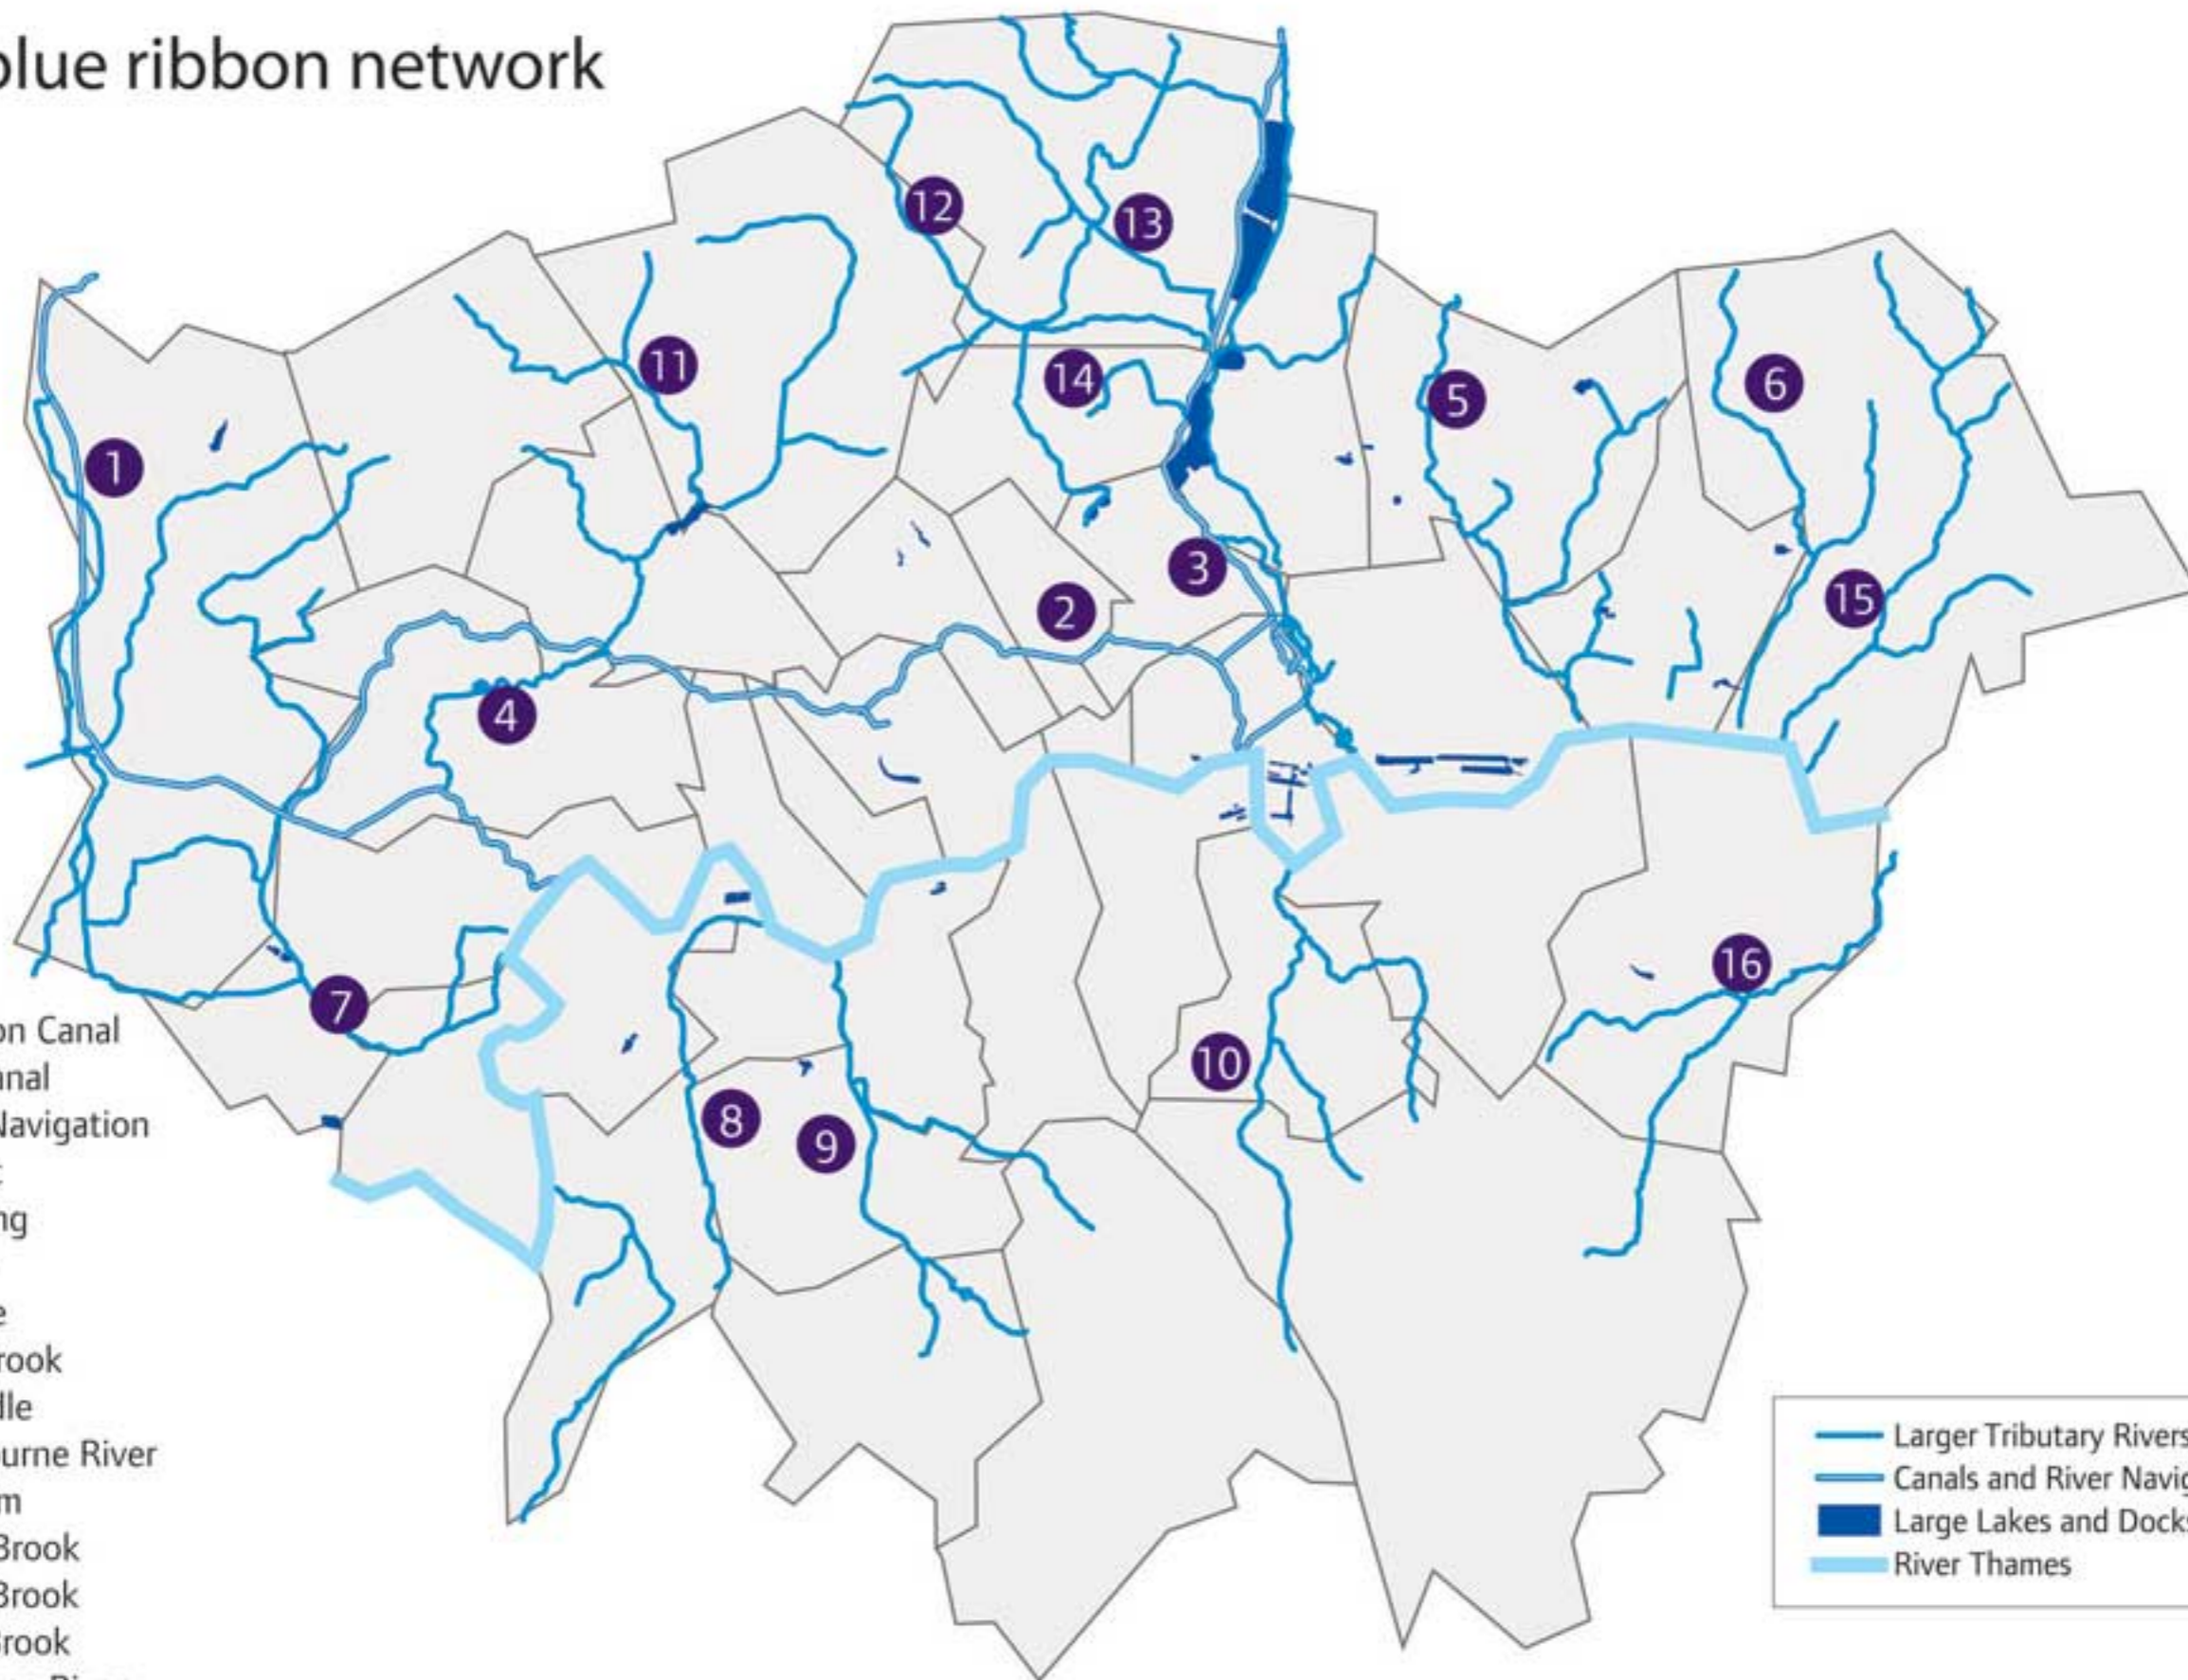

The blue ribbon network

- 1 Grand Union Canal
- 2 Regents Canal
- 3 River Lee Navigation
- 4 River Brent
- 5 River Roding
- 6 River Rom
- 7 River Crane
- 8 Beverley Brook
- 9 River Wandle
- 10 Ravensbourne River
- 11 Silk Stream
- 12 Pymmes Brook
- 13 Salmons Brook
- 14 Moselle Brook
- 15 Ingrebourne River
- 16 River Cray