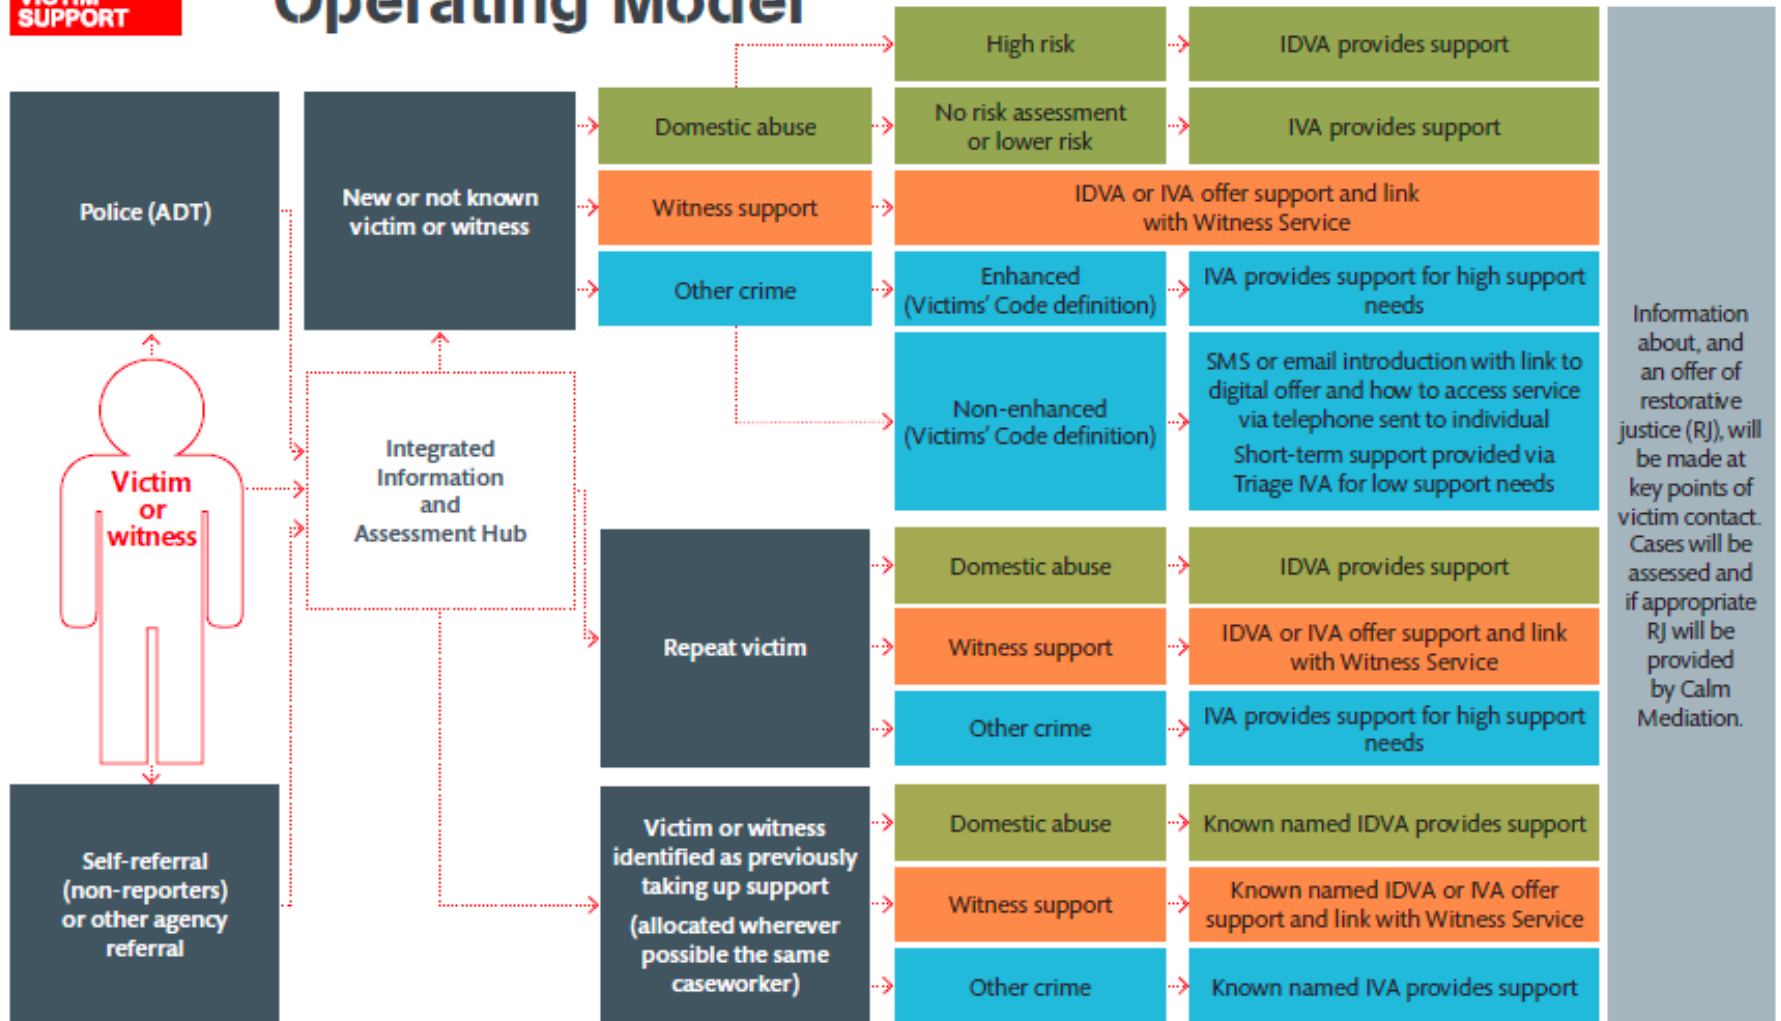

Operating Model

IDVA Independent Domestic Violence Advisor **IVA** Independent Victim Advocate

Victims will be able to request risk assessment and restorative justice solutions via the website and our delivery partners, and will be informed of this option during their work with IVAs and IDVAs.