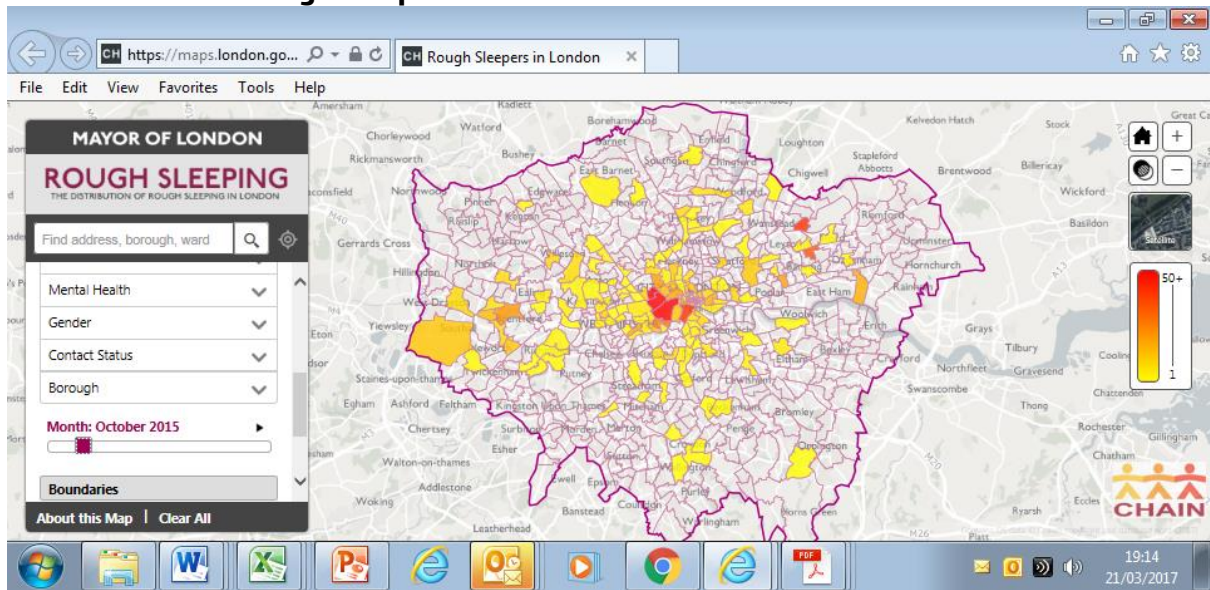

Maps from GLA's online tool providing mapped CHAIN data

July 2015

All rough sleepers

Non-UK national rough sleepers

August 2015

All rough sleepers

Non-UK national rough sleepers

September 2015

All rough sleepers

Non-UK national rough sleepers

October 2015

All rough sleepers

Non-UK national rough sleepers

November 2015

All rough sleepers

Non-UK national rough sleepers