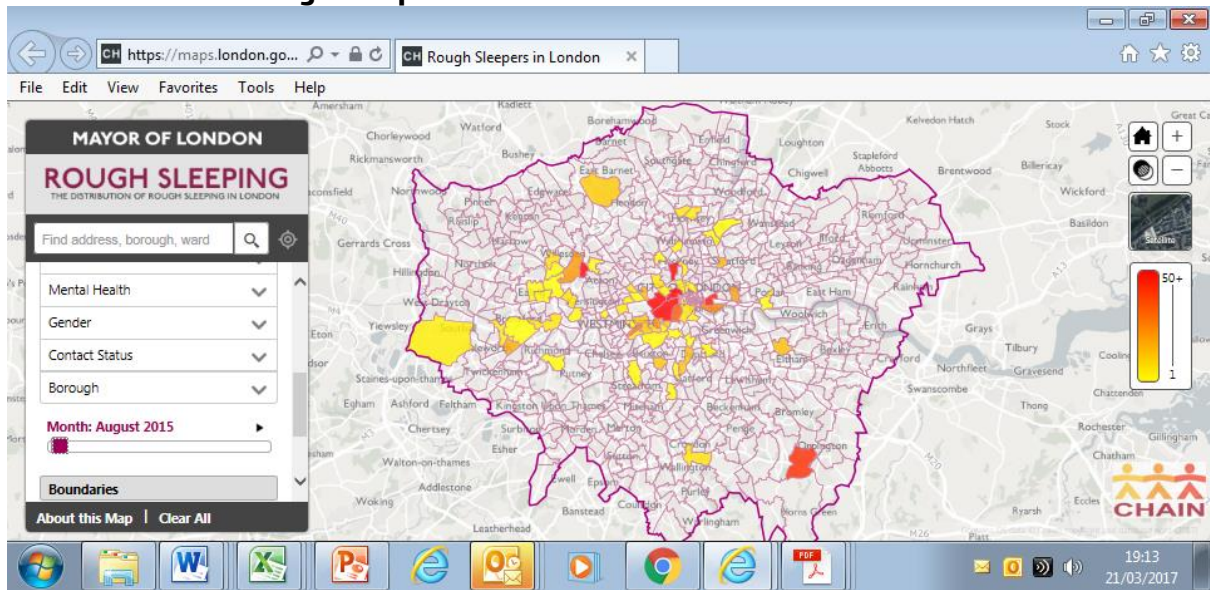

Maps from GLA's online tool providing mapped CHAIN data

July 2015

All rough sleepers

Non-UK national rough sleepers

August 2015

All rough sleepers

Non-UK national rough sleepers

September 2015