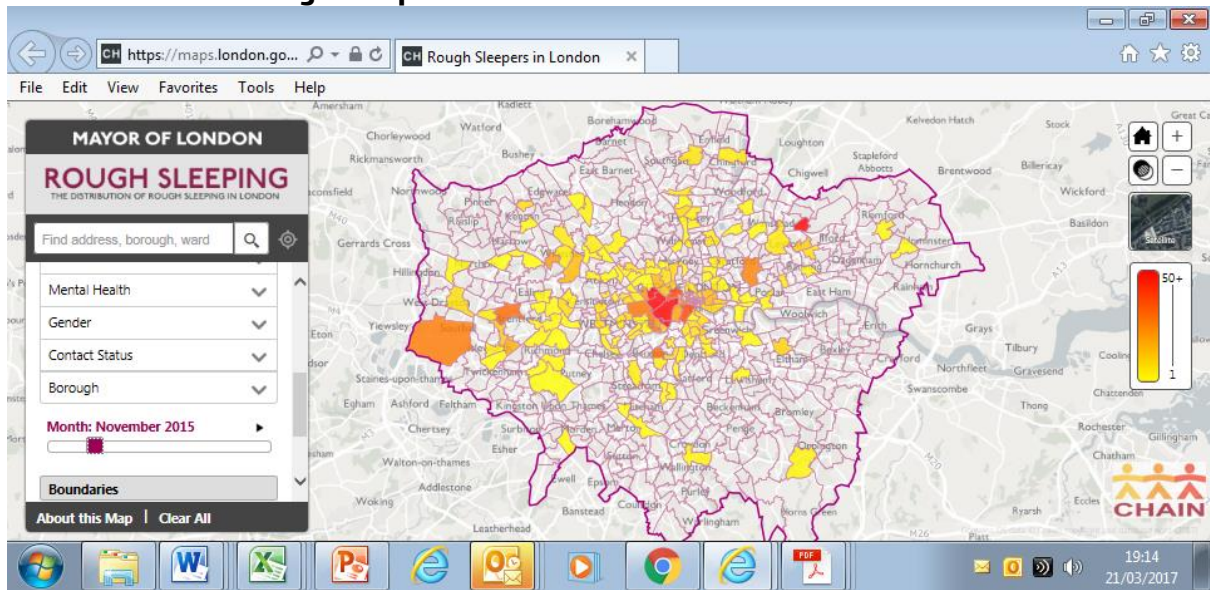

Maps from GLA's online tool providing mapped CHAIN data

July 2015

All rough sleepers

Non-UK national rough sleepers

August 2015

All rough sleepers

Non-UK national rough sleepers

September 2015

All rough sleepers

Non-UK national rough sleepers

October 2015

All rough sleepers

Non-UK national rough sleepers

November 2015

All rough sleepers

Non-UK national rough sleepers