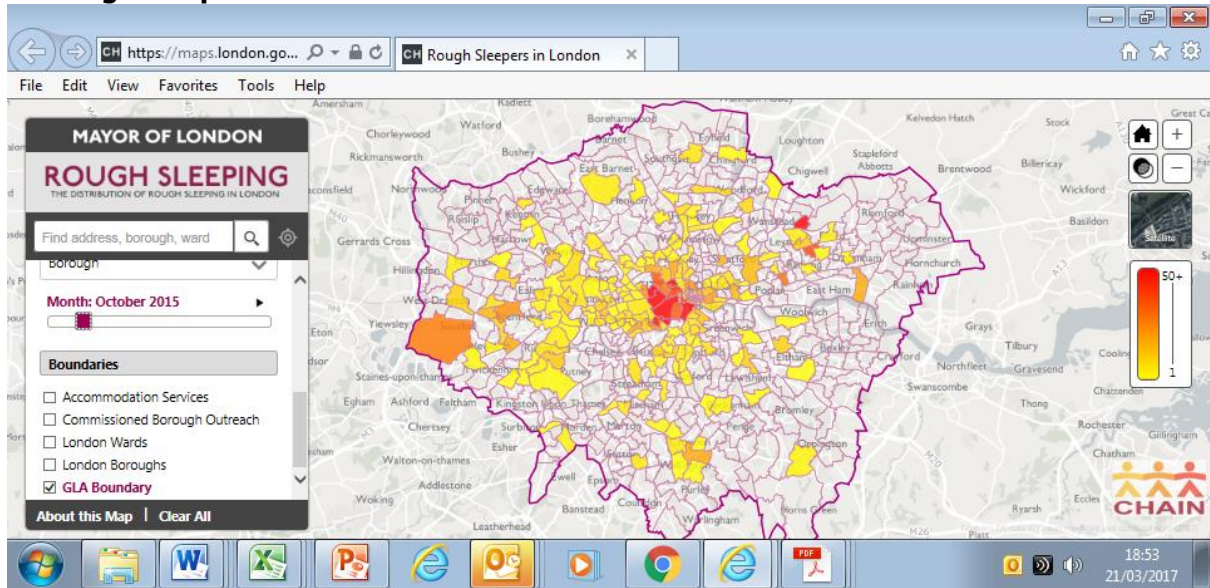

Maps from GLA's online tool providing mapped CHAIN data

July 2015

All rough sleepers

Non-UK national rough sleepers

August 2015

All rough sleepers

Non-UK national rough sleepers

September 2015

All rough sleepers

Non-UK national rough sleepers

October 2015

All rough sleepers

Non-UK national rough sleepers

November 2015

All rough sleepers

Non-UK national rough sleepers