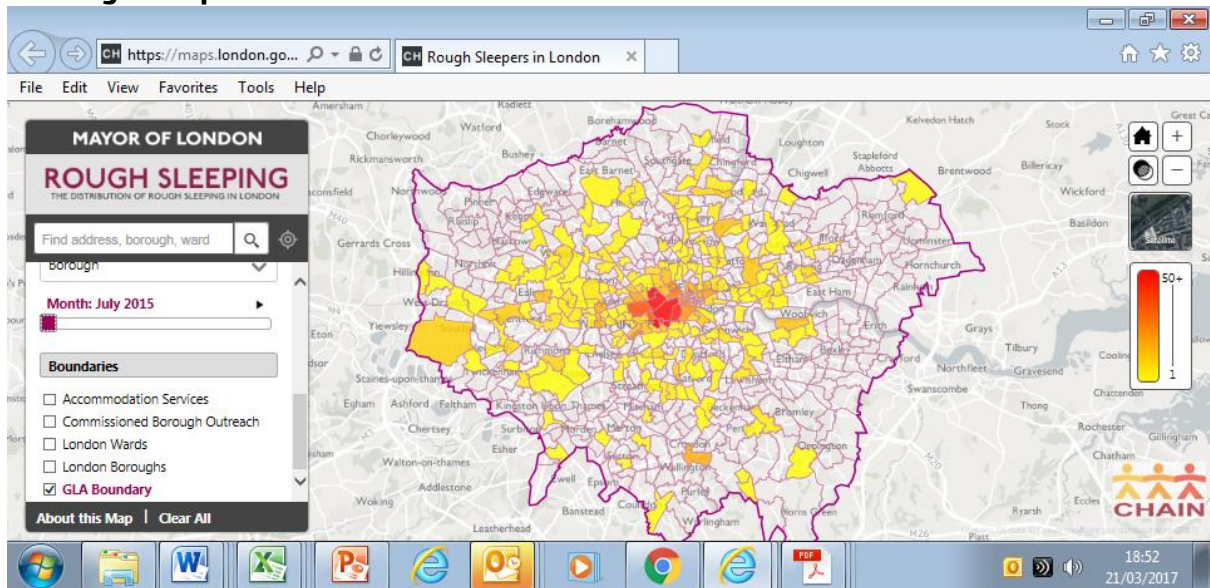

Maps from GLA's online tool providing mapped CHAIN data

July 2015

All rough sleepers

Non-UK national rough sleepers

August 2015

All rough sleepers

Non-UK national rough sleepers

September 2015