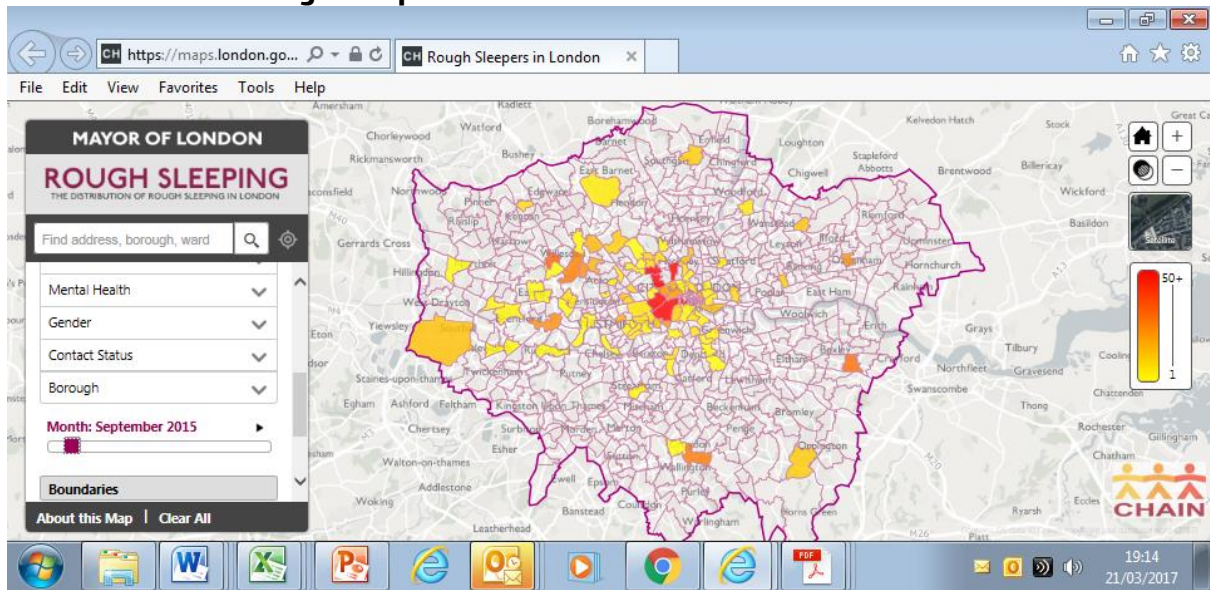

Non-UK national rough sleepers