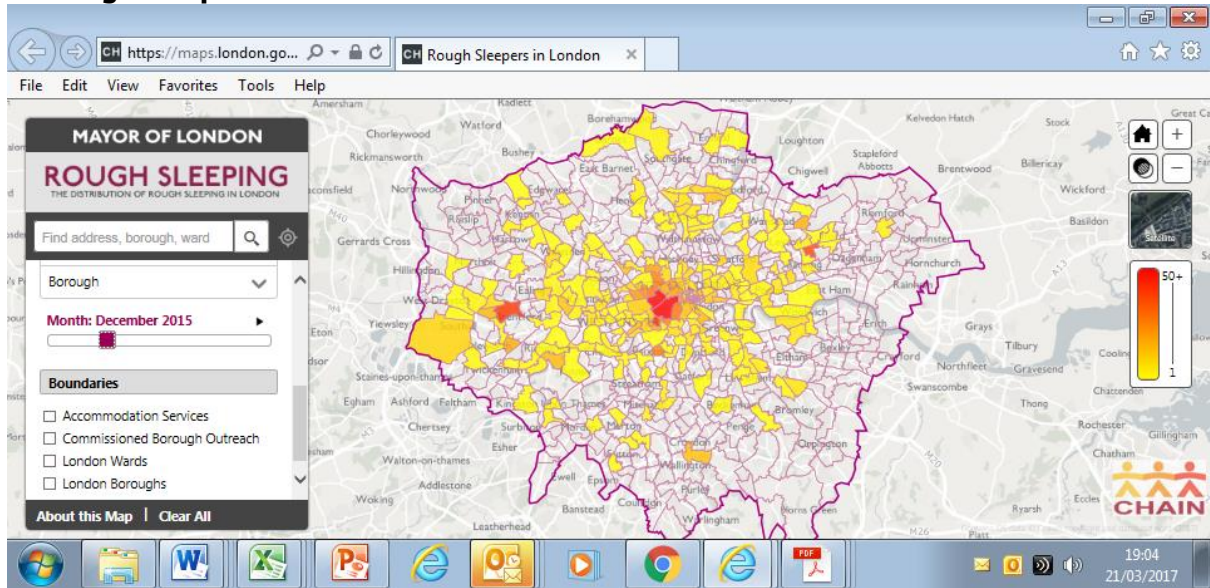

December 2015

All rough sleepers