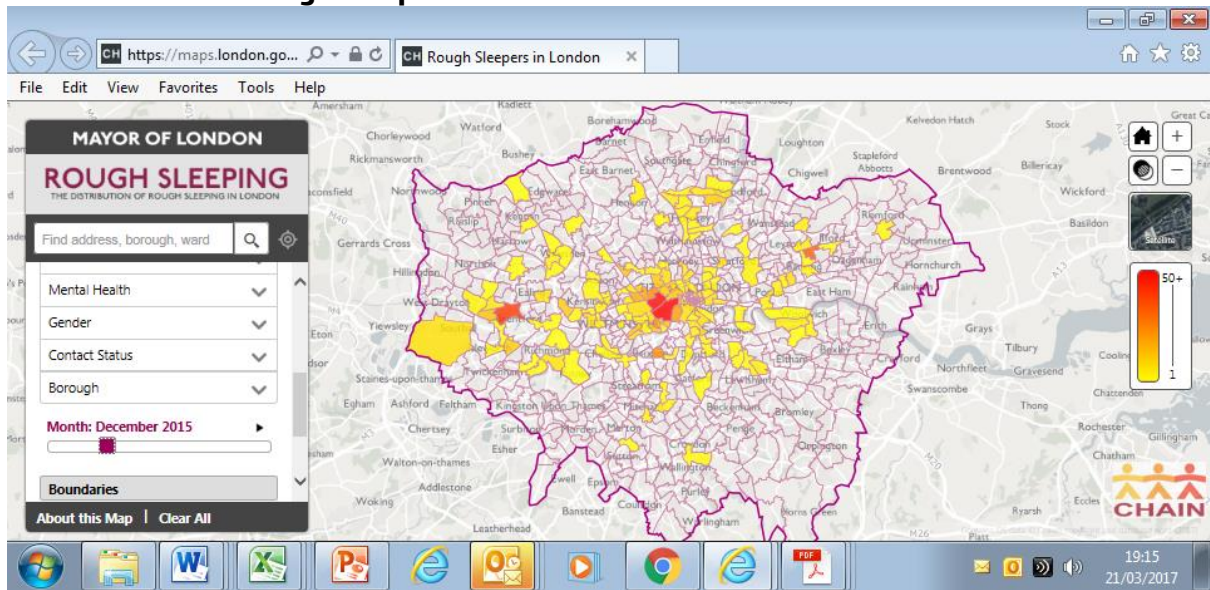

Non-UK national rough sleepers