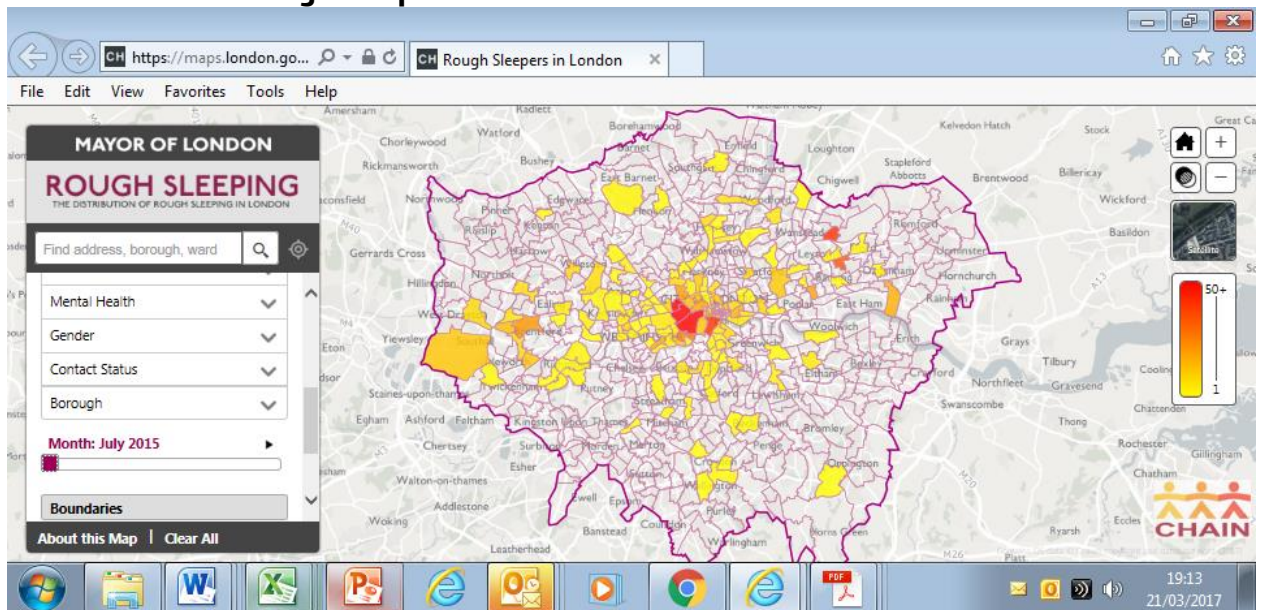

Maps from GLA's online tool providing mapped CHAIN data

July 2015

All rough sleepers

Non-UK national rough sleepers

August 2015

All rough sleepers

Non-UK national rough sleepers

September 2015