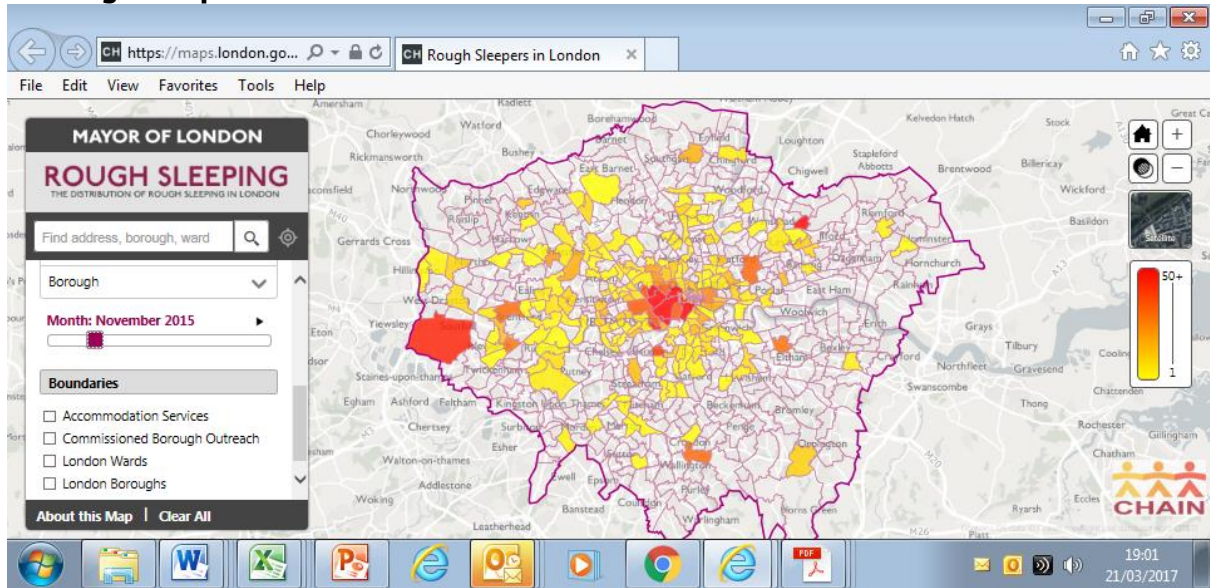

Maps from GLA's online tool providing mapped CHAIN data

July 2015

All rough sleepers

Non-UK national rough sleepers

August 2015

All rough sleepers

Non-UK national rough sleepers

September 2015

All rough sleepers

Non-UK national rough sleepers

October 2015

All rough sleepers

Non-UK national rough sleepers

November 2015

All rough sleepers

Non-UK national rough sleepers