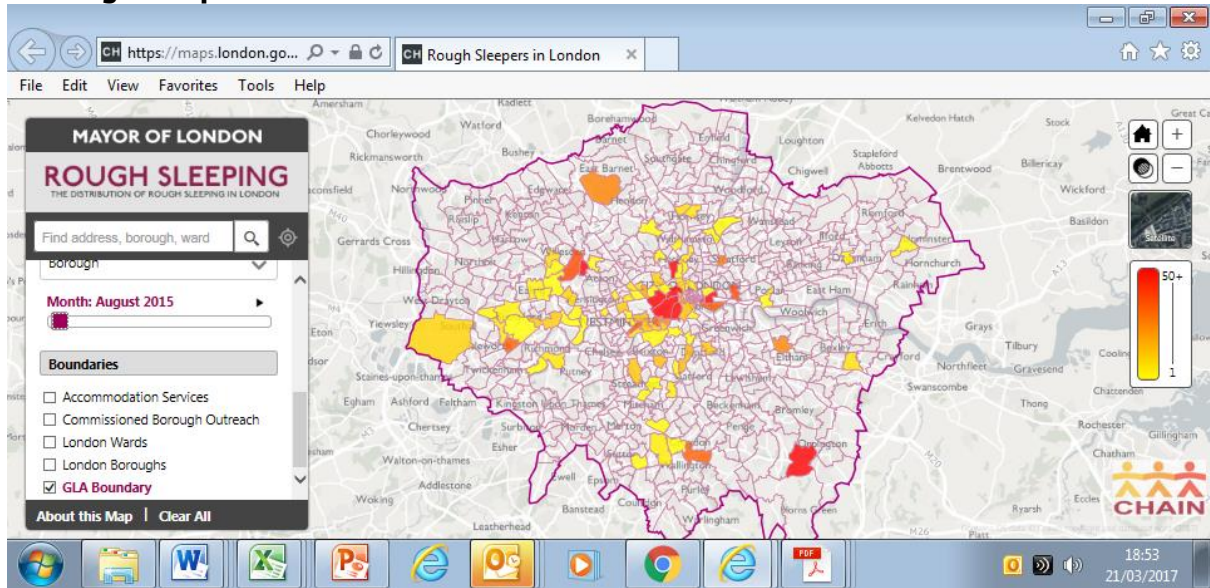

Maps from GLA's online tool providing mapped CHAIN data

July 2015

All rough sleepers

Non-UK national rough sleepers

August 2015

All rough sleepers

Non-UK national rough sleepers

September 2015