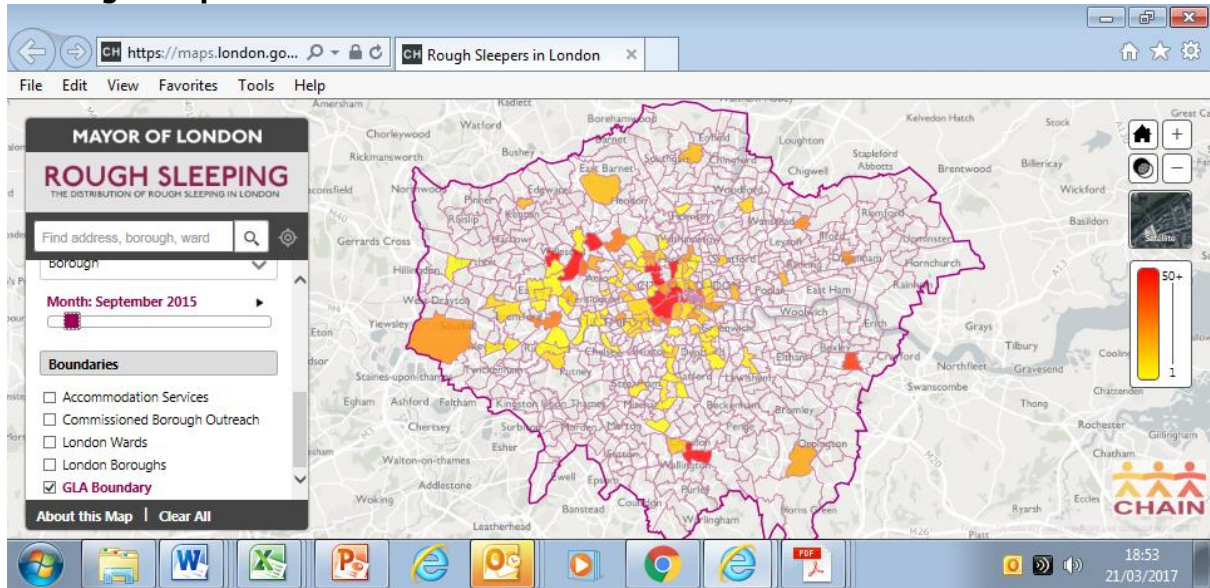

September 2015

All rough sleepers