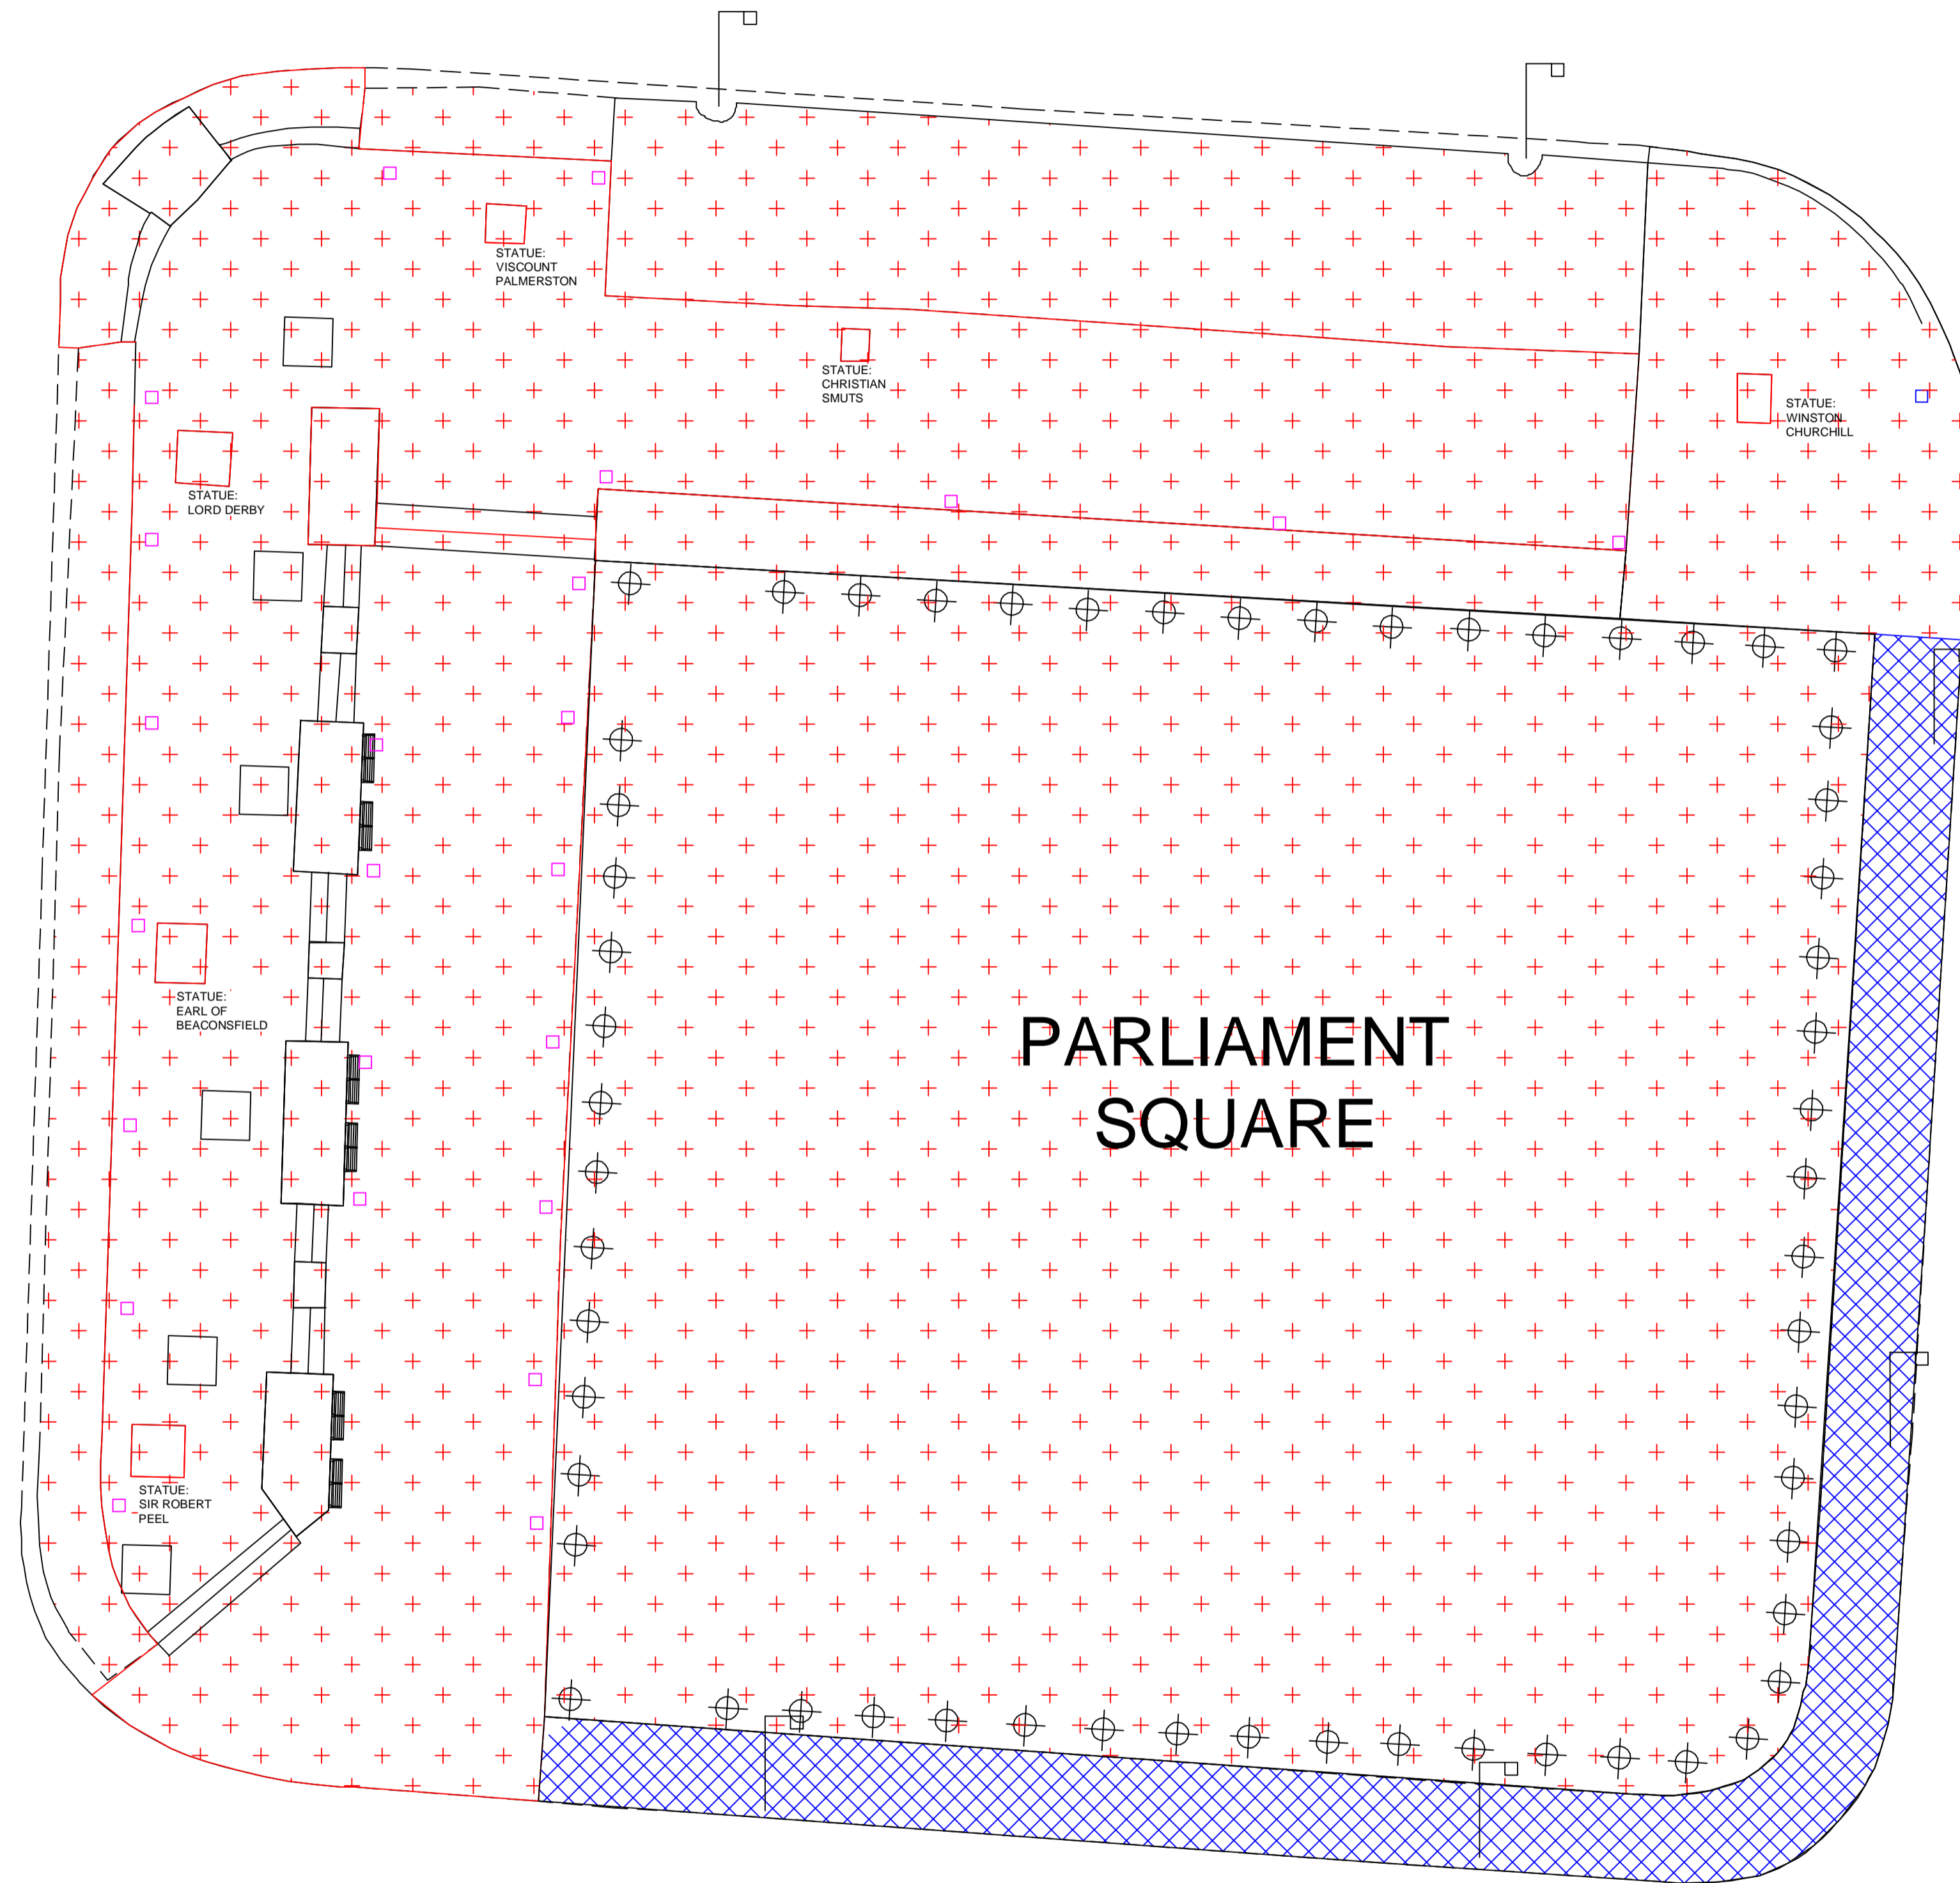

GREAT GEORGE STREET

PARLIAMENT STREET

BRIDGE STREET

**LEGEND**

Westminster City Council  
Area of responsibility

Greater London Authority  
Area of responsibility

PARLIAMENT SQUARE

ST MARGARET STREET

VICTORIA STREET

Revisions	Change Matching for GLA Area	LOG/OG TM
Client	GREATER LONDON AUTHORITY	Date JAN 06
Project title	PARLIAMENT SQUARE	Drawn TFM
Drawing title	GENERAL PLAN WCC + GLA BOUNDARY	Approved
		Scale 1:200@A1
		Job No. 202/2006
		Dwg. No. GLA_P04