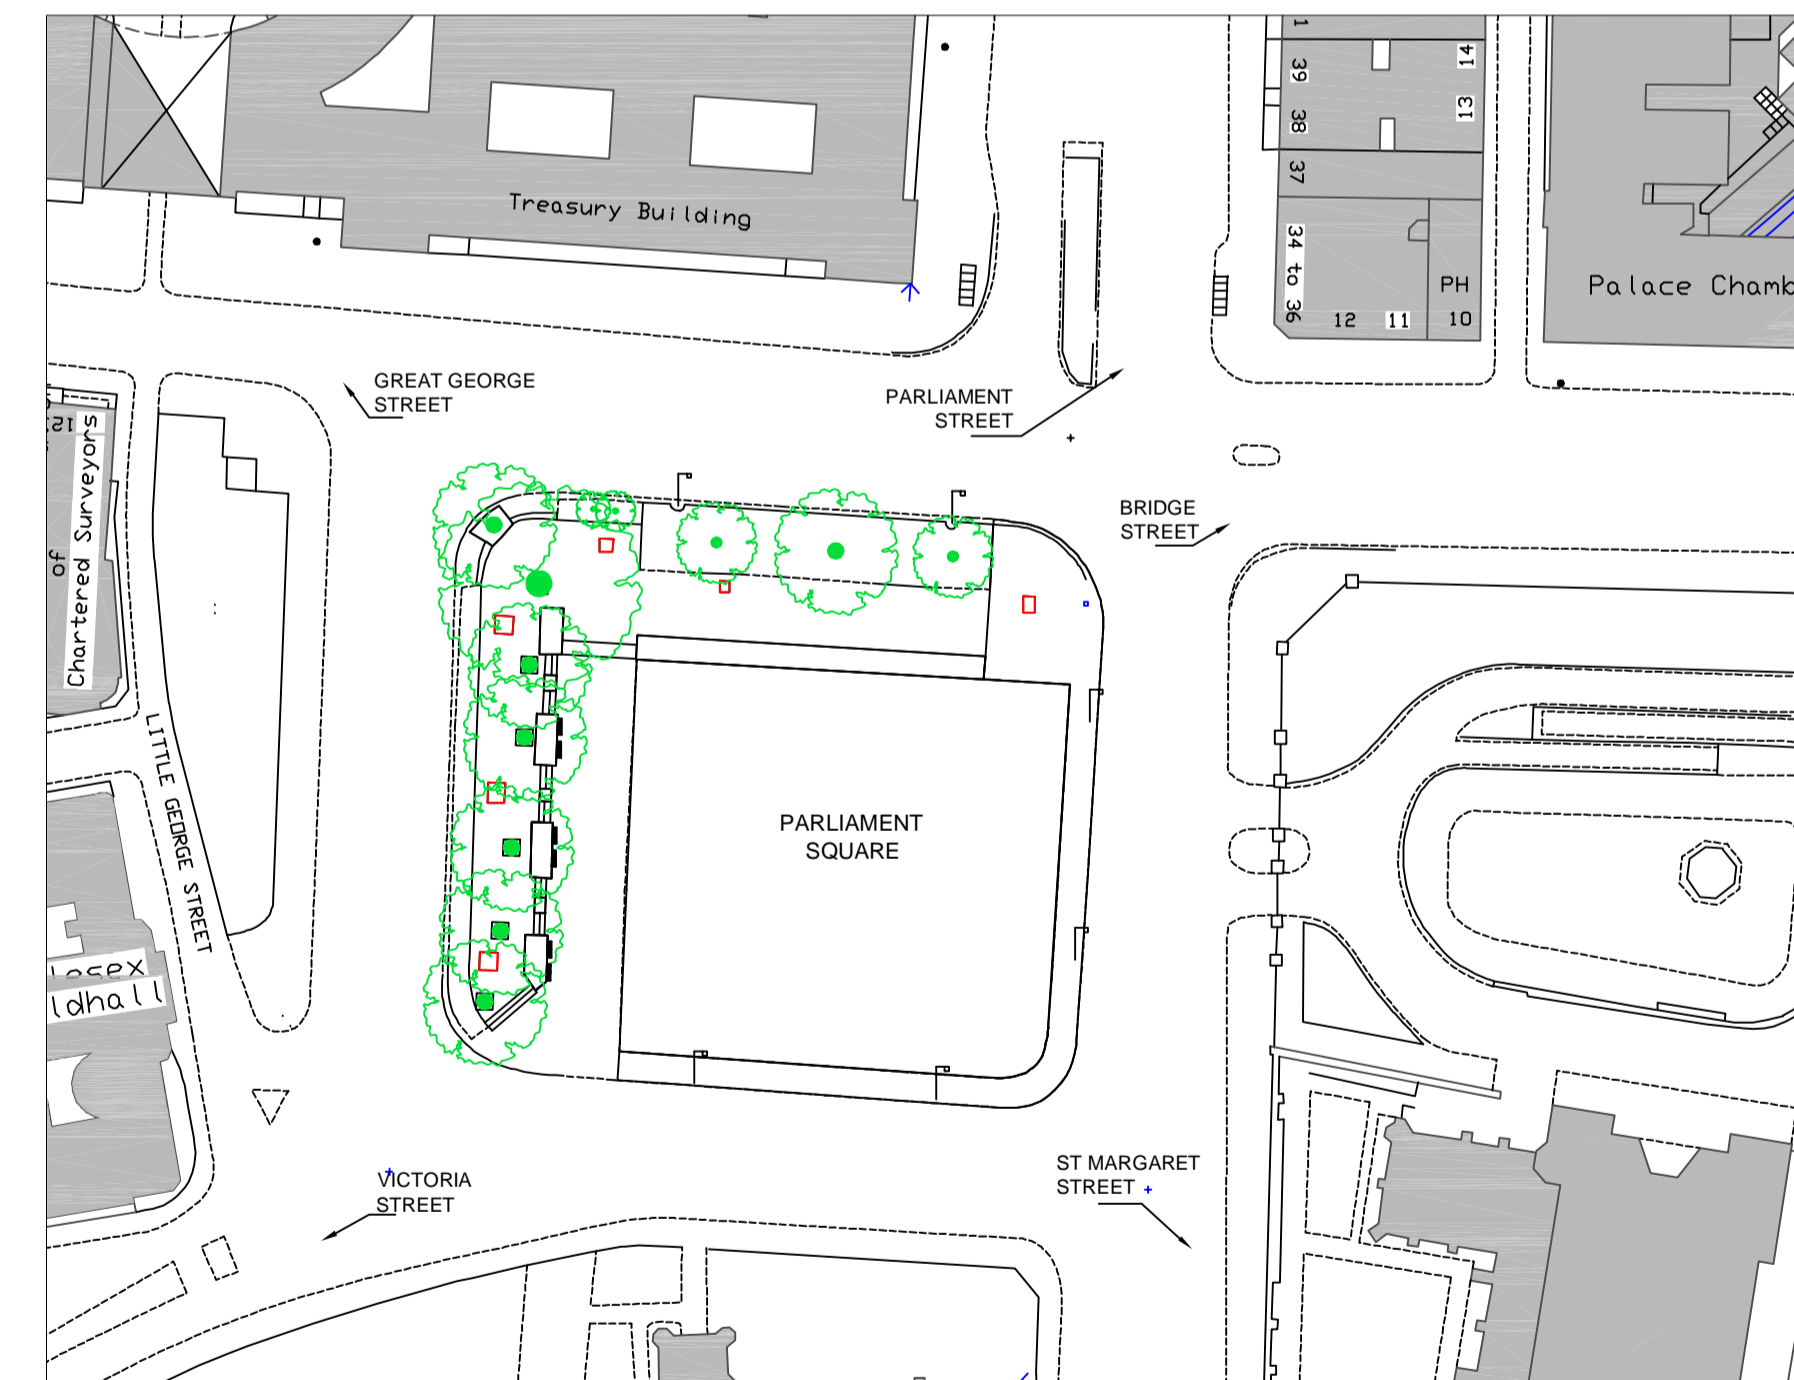

GREAT GEORGE STREET

PARLIAMENT STREET

BRIDGE STREET

**LEGEND**

Westminster City Council  
Area of responsibility

Greater London Authority  
Area of responsibility

PARLIAMENT SQUARE

ST MARGARET STREET

VICTORIA STREET

Revisions	Change Matching for GLA Area	LOG/OG TM
Client	GREATER LONDON AUTHORITY	Date JAN 06
Project title	PARLIAMENT SQUARE	Drawn TFM
Drawing title	GENERAL PLAN WCC + GLA BOUNDARY	Approved
		Scale 1:200@A1
		Job No. 202/2006
		Dwg. No. GLA_P04