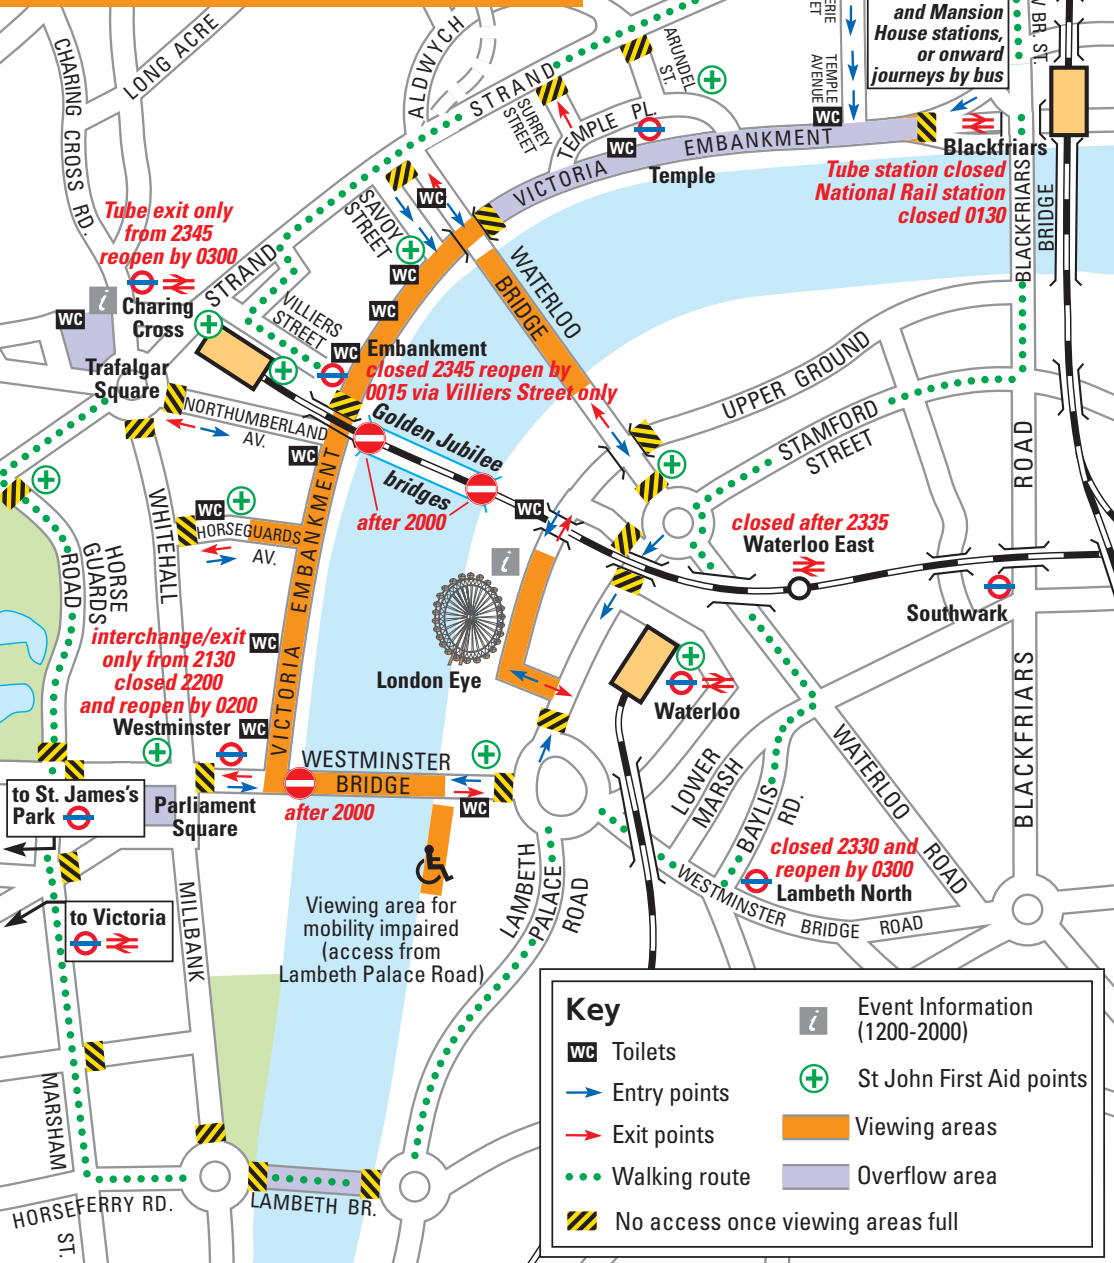

Please remember – the viewing areas will close once they are full

Walking route to St. Paul's and Mansion House stations, or onward journeys by bus

Tube exit only from 2345 reopen by 0300

Tube station closed National Rail station closed 0130

Embankment closed 2345 reopen by 0015 via Villiers Street only

Golden Jubilee bridges after 2000

closed after 2335 Waterloo East

interchange/exit only from 2130 closed 2200 and reopen by 0200 Westminster

Westminster Bridge after 2000

closed 2330 and reopen by 0300 Lambeth North

Viewing area for mobility impaired (access from Lambeth Palace Road)

**Key**

- Toilets
- Entry points
- Exit points
- Walking route
- No access once viewing areas full
- Event Information (1200-2000)
- St John First Aid points
- Viewing areas
- Overflow area